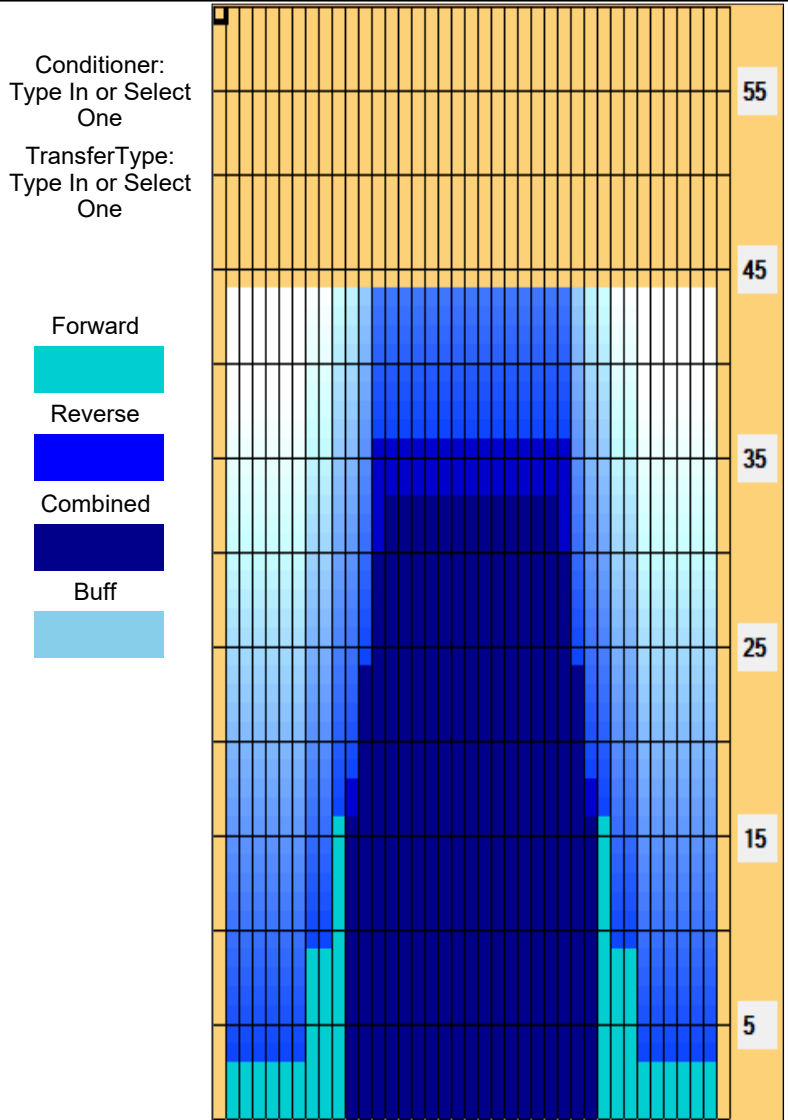

Syysturna 2024

Oil Pattern Distance: **44 Feet**
 Forward Oil Total: **14,31 mL**
 Forward Boards Crossed: **318 Boards**

Reverse Brush Drop: **44 Feet**
 Reverse Oil Total: **6,795 mL**
 Reverse Boards Crossed: **151 Boards**

Oil Per Board: **45 uL**
 Volume Oil Total: **21,105 mL**
 Total Boards Crossed: **469 Boards**

Start	Stop	Loads	Speed	Crossed	Start	End	Feet	T.Oil
1	2L 2R	3	14	111	0.0	3.9	3.9	4995
2	8L 8R	2	18	50	3.9	9.0	5.1	2250
3	10L 10R	3	18	63	9.0	16.6	7.6	2835
4	12L 12R	3	18	51	16.6	24.2	7.6	2295
5	13L 13R	2	22	30	24.2	30.4	6.2	1350
6	14L 14R	1	22	13	30.4	33.5	3.1	585
7	2L 2R	0	30	0	33.5	44.0	10.5	0

Conditioner: Type In or Select One
 TransferType: Type In or Select One

Forward
 Reverse
 More

Start	Stop	Loads	Speed	Crossed	Start	End	Feet	T.Oil
1	2L 2R	0	30	0	44.0	36.0	-8.0	0
2	13L 13R	4	22	60	36.0	23.6	-12.4	2700
3	12L 12R	2	18	34	23.6	18.5	-5.1	1530
4	11L 11R	3	18	57	18.5	10.9	-7.6	2565
5	2L 2R	0	14	0	10.9	0.0	-10.9	0

Forward
 Reverse
 More

Item	3L-7L:18L-18R	8L-12L:18L-18R	13L-17L:18L-18R	18L-18R:17R-13R	18L-18R:12R-8R	18L-18R:7R-3R
Description	Outside Track:Middle	Middle Track:Middle	Inside Track:Middle	Middle: Inside Track	Middle:Middle Track	Middle:Outside Track
Track Zone Ratio	7,67	2,56	1,01	1,01	2,56	7,67