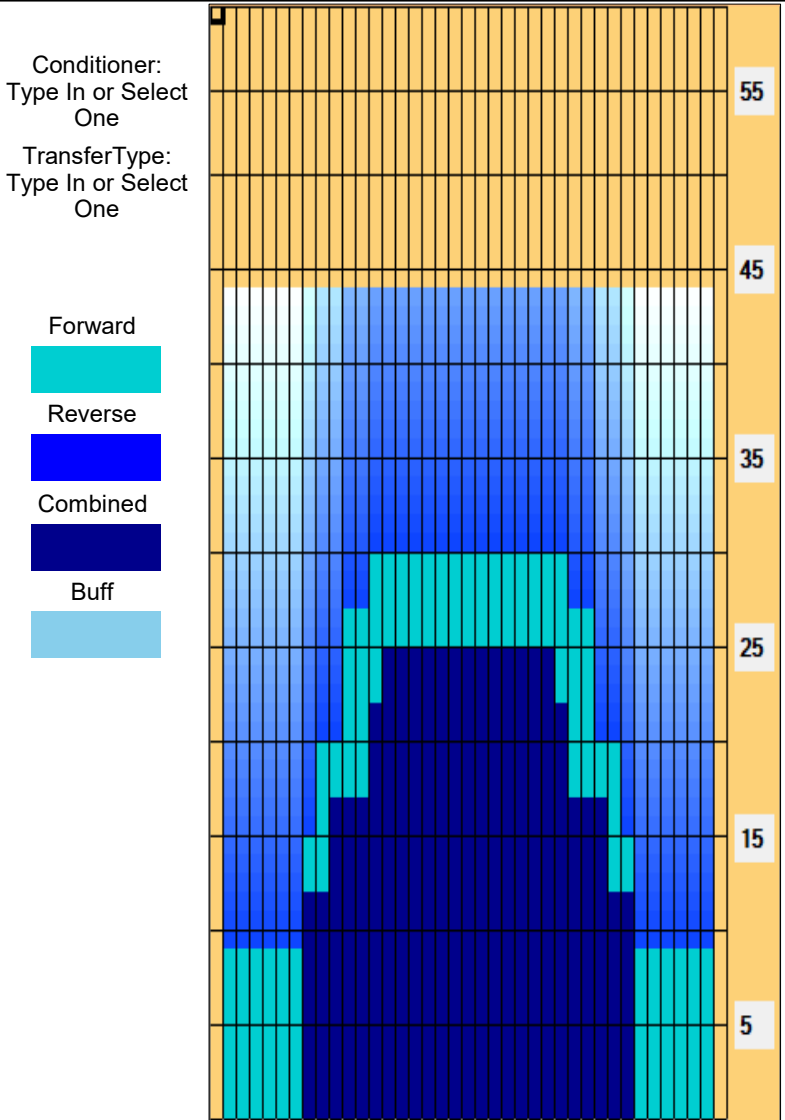

# Talviturnaus-2022

**Oil Pattern Distance:** 44 Feet      **Reverse Brush Drop:** 33 Feet      **Oil Per Board:** 50 uL  
**Forward Oil Total:** 19.5 mL      **Reverse Oil Total:** 6.75 mL      **Volume Oil Total:** 26.25 mL  
**Forward Boards Crossed:** 390 Boards      **Reverse Boards Crossed:** 135 Boards      **Total Boards Crossed:** 525 Boards

Start	Stop	Loads	Speed	Crossed	Start	End	Feet	T.Oil
1	2L 2R	6	14	222	0.0	9.9	9.9	11100
2	8L 8R	2	18	50	9.9	15.0	5.1	2500
3	9L 9R	2	18	46	15.0	20.1	5.1	2300
4	11L 11R	3	18	57	20.1	27.7	7.6	2850
5	13L 13R	1	18	15	27.7	30.2	2.5	750
6	2L 2R	0	22	0	30.2	37.0	6.8	0
7	2L 2R	0	22	0	37.0	41.0	4.0	0
8	2L 2R	0	22	0	41.0	44.0	3.0	0

Conditioner: Type In or Select One  
 TransferType: Type In or Select One

Forward  
 Reverse  
 More

Start	Stop	Loads	Speed	Crossed	Start	End	Feet	T.Oil
1	2L 2R	0	22	0	44.0	25.0	-19.0	0
2	14L 14R	1	22	13	25.0	21.9	-3.1	650
3	13L 13R	2	18	30	21.9	16.8	-5.1	1500
4	10L 10R	2	18	42	16.8	11.7	-5.1	2100
5	8L 8R	2	18	50	11.7	6.6	-5.1	2500
6	2L 2R	0	14	0	6.6	0.0	-6.6	0

Forward  
 Reverse  
 More

Item	3L-7L:18L-18R	8L-12L:18L-18R	13L-17L:18L-18R	18L-18R:17R-13R	18L-18R:12R-8R	18L-18R:7R-3R
Description	Outside Track:Middle	Middle Track:Middle	Inside Track:Middle	Middle: Inside Track	Middle:Middle Track	Middle:Outside Track
Track Zone Ratio	3.5	1.5	1.01	1.01	1.5	3.5